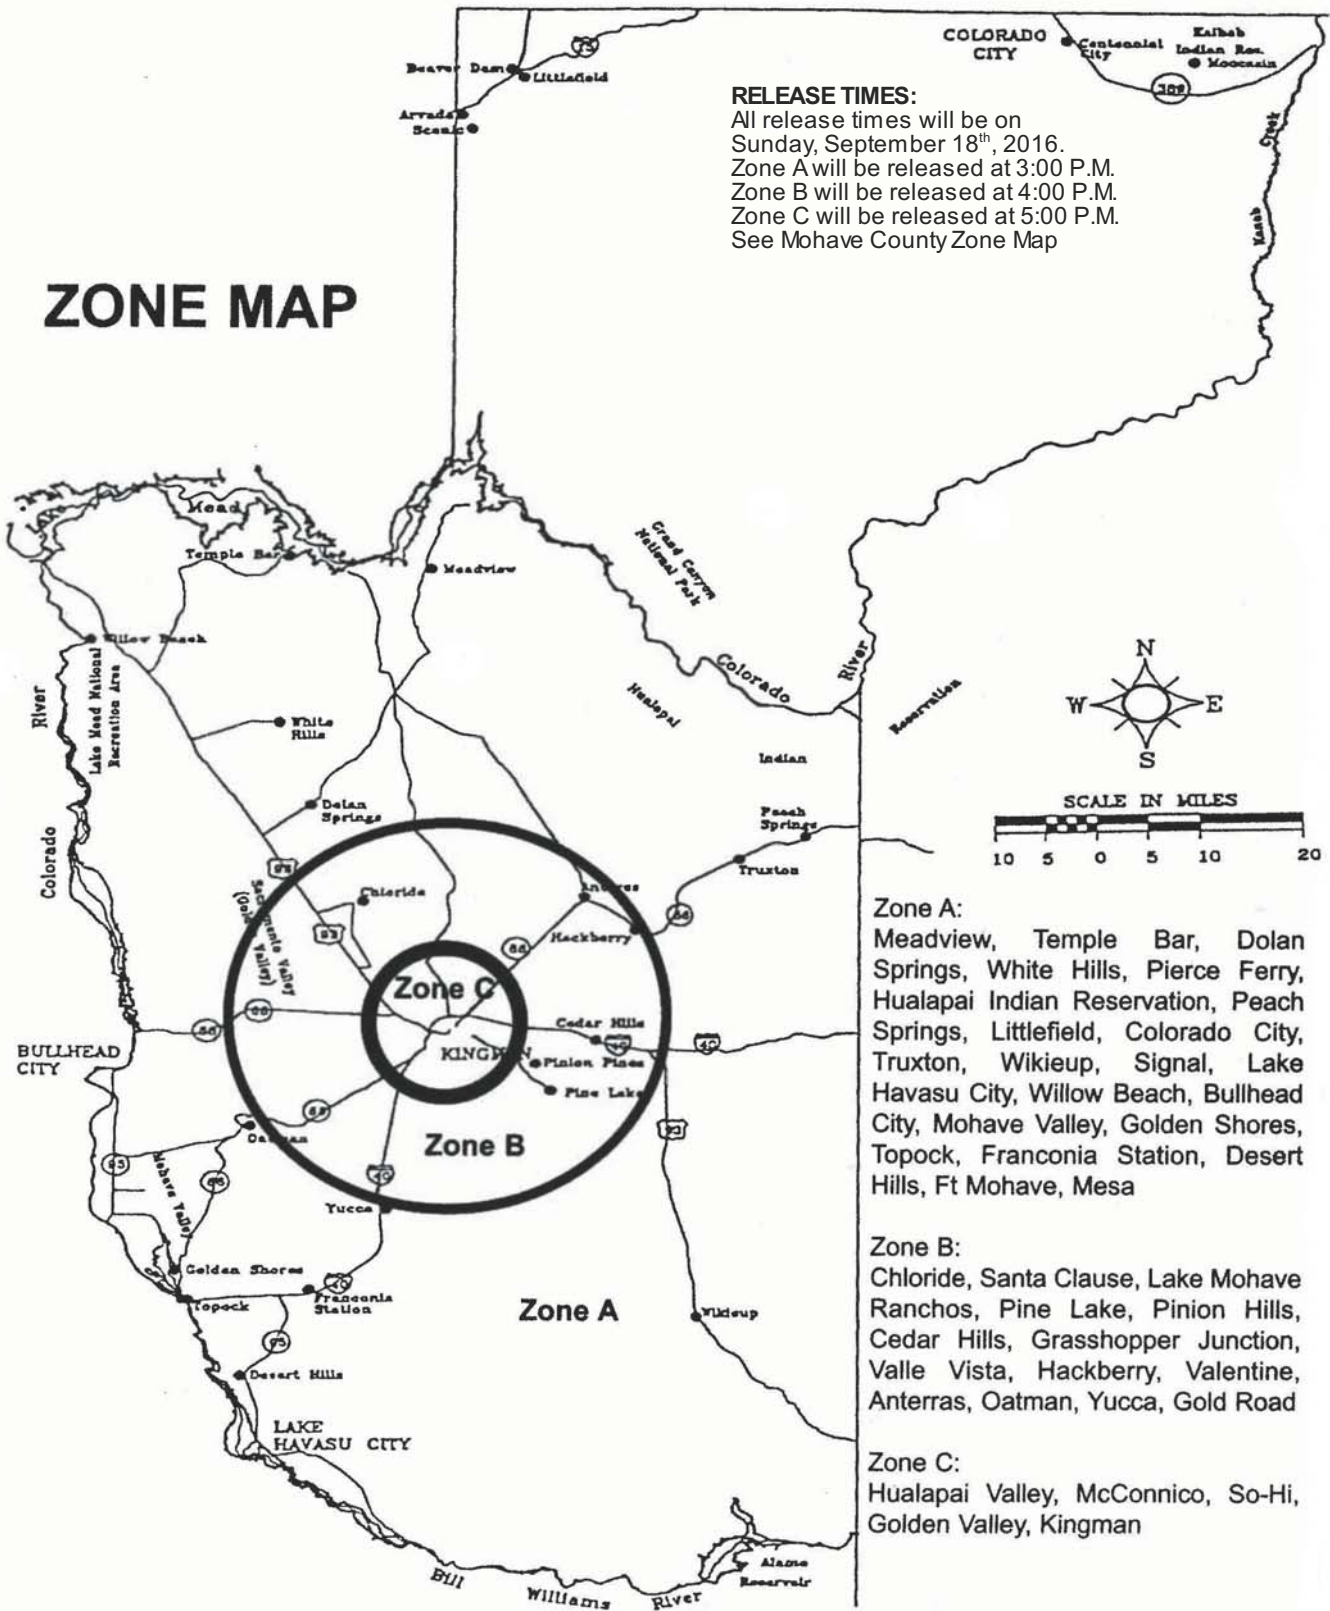

MOHAVE COUNTY, ARIZONA

ZONE MAP

RELEASE TIMES:

All release times will be on Sunday, September 18th, 2016.
 Zone A will be released at 3:00 P.M.
 Zone B will be released at 4:00 P.M.
 Zone C will be released at 5:00 P.M.
 See Mohave County Zone Map

Zone A:

Meadview, Temple Bar, Dolan Springs, White Hills, Pierce Ferry, Hualapai Indian Reservation, Peach Springs, Littlefield, Colorado City, Truxton, Wikieup, Signal, Lake Havasu City, Willow Beach, Bullhead City, Mohave Valley, Golden Shores, Topock, Franconia Station, Desert Hills, Ft Mohave, Mesa

Zone B:

Chloride, Santa Clause, Lake Mohave Ranchos, Pine Lake, Pinion Hills, Cedar Hills, Grasshopper Junction, Valle Vista, Hackberry, Valentine, Anterras, Oatman, Yucca, Gold Road

Zone C:

Hualapai Valley, McConnico, So-Hi, Golden Valley, Kingman